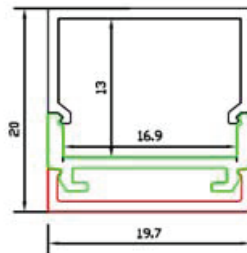

Profiled

Flat-square-alu

·DĒCO·DEL

SPECIFICATION SHEET

PROJECT NAME / No:

TYPE: _____ QTY: _____

Flat-square-alu

TECHNICAL DRAWING::

SPECIFICATIONS::

Aluminum LED profile for ceiling

1. 50mm width aluminium profile
2. Light in weight
3. Black or silver color
4. Low price
5. Made of pure aluminium

1. PMMA clear diffuser
2. PMMA opal matte diffuser